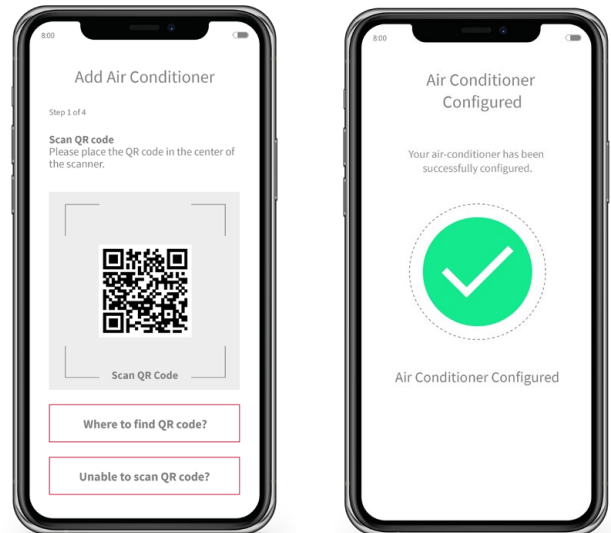

Share access with your family

airCloud Go allows you to give access to up to 20 people. You can choose to apply restrictions for the children.

Easy troubleshooting

In the event of an AC malfunction, you will receive an error code and be able to contact your service provider from the app.

Data security

Your security is our priority. With high security standards, only a minimal amount of personal data is required to set up your account.

How **airCloud Go** works

Connect your air conditioner to the cloud, via your home wireless network.

QR code recognition enables you to pair your app to your air conditioner in an instant.

Download for free