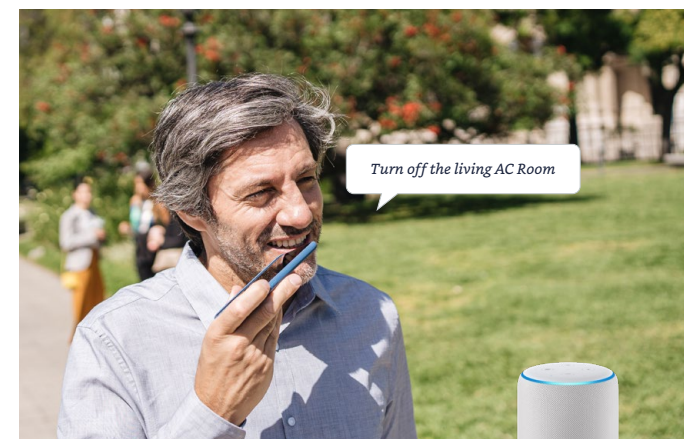

Command with your voice

Connect with your smart speaker.

airCloud Go is fully-compatible with Amazon Alexa and Google Assistant, enabling you to change the temperature hands-free while you cook, clean, or exercise.