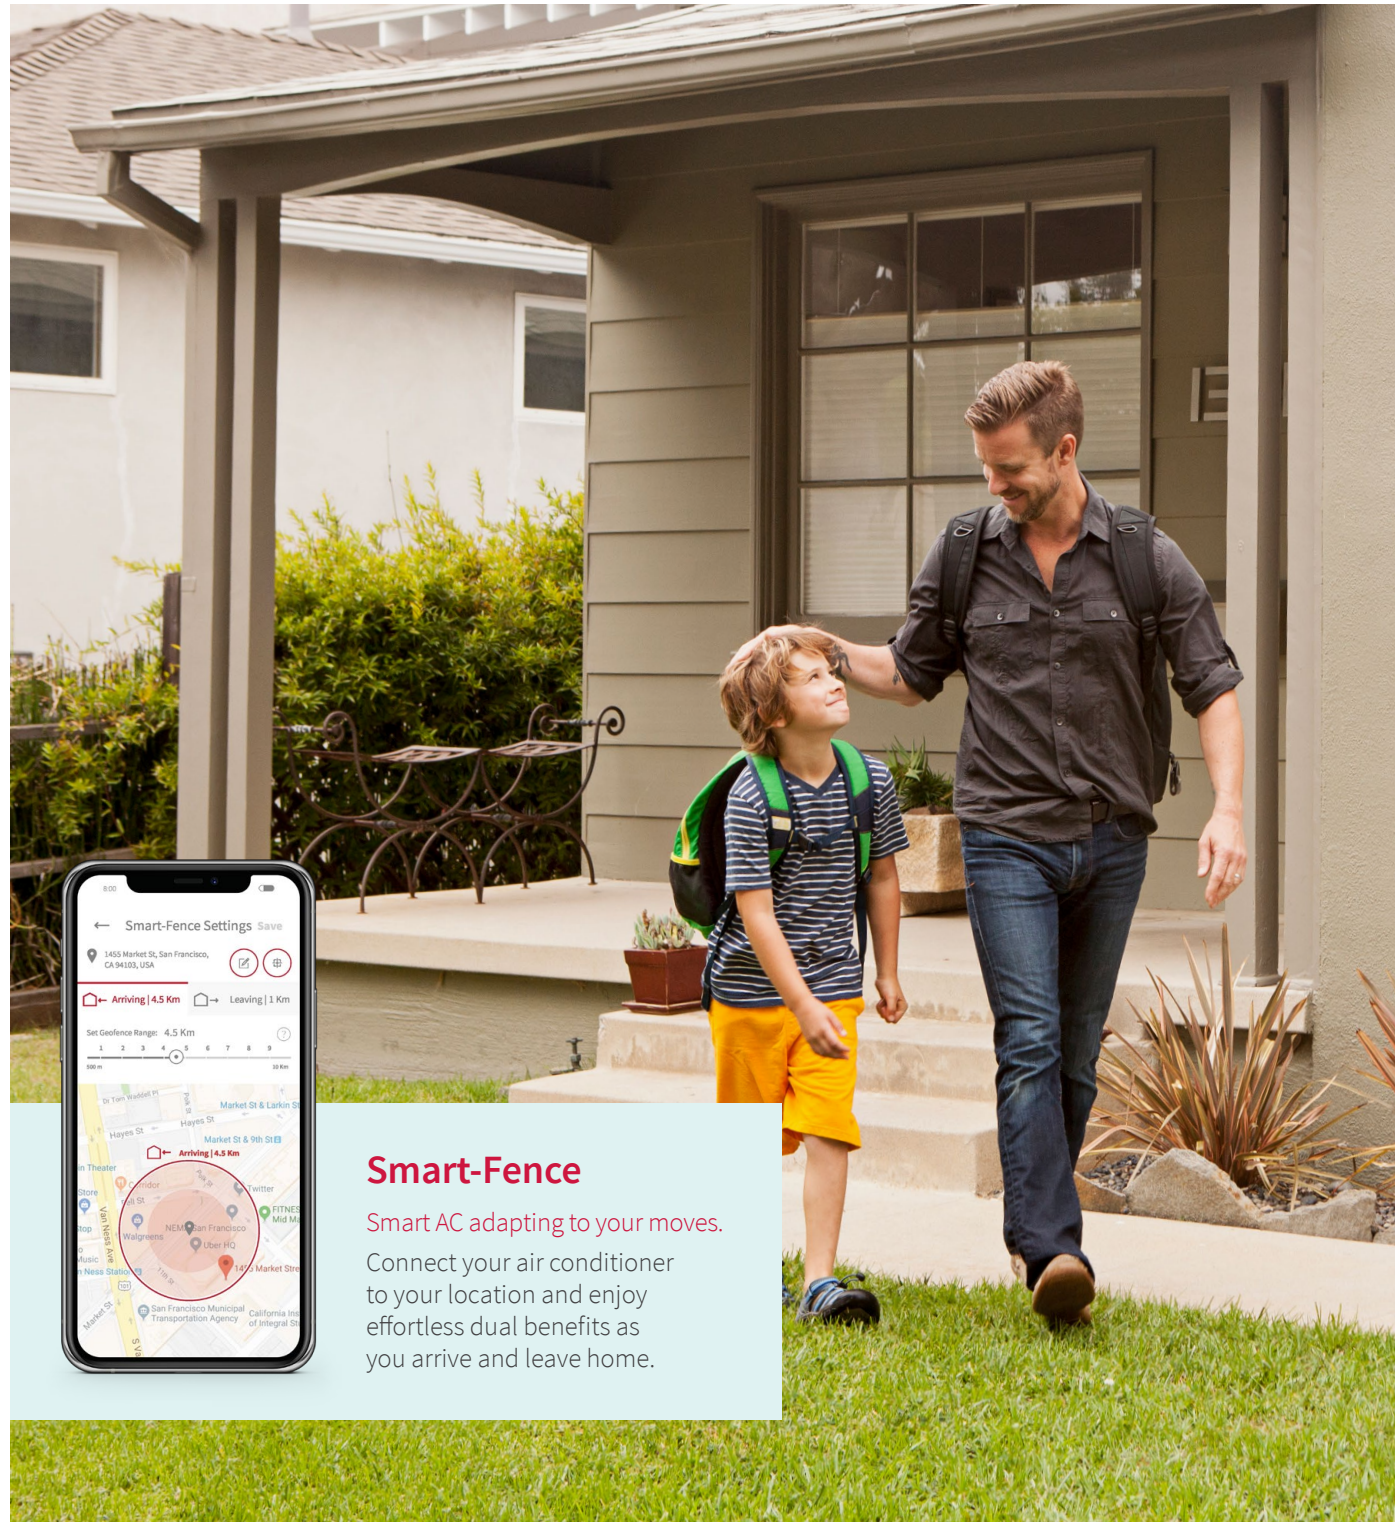

Smart-Fence

Smart AC adapting to your moves.

Connect your air conditioner to your location and enjoy effortless dual benefits as you arrive and leave home.

As you arrive home

Your AC will automatically turn on, helping to create a comfortable and welcoming indoor climate.

As you leave home

Your AC will stop automatically or switch to a more economic preset temperature to save you energy.

Enabling Smart-Fence

1. Set your Smart-Fence perimeter from 500m to 10km around your house.
2. Select your preferred AC behavior as you leave or enter your Smart-Fence perimeter.
3. Enjoy smarter air, from anywhere. Smart-Fence activation notifications will be sent to your phone and other pre-defined users' automatically.
4. Adjust the AC temperature or reset Smart-Fence any time from your airCloud Go app.