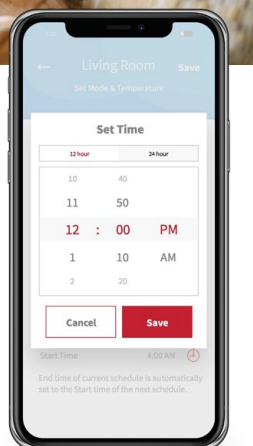

Energy cost estimator*

Gain control over your energy bill.

Track AC usage in your home and preview estimates of your daily, weekly, monthly and/or annual expenditure.

You can also enter a budget limit and receive notifications as you near this threshold.

Amazon Echo¹

Google Home²

Plan to save energy

Intuitive scheduling options work around your needs.

Use the simple timer before bed and save energy while you sleep, and use the weekly timer to schedule AC operation around your daily routine.