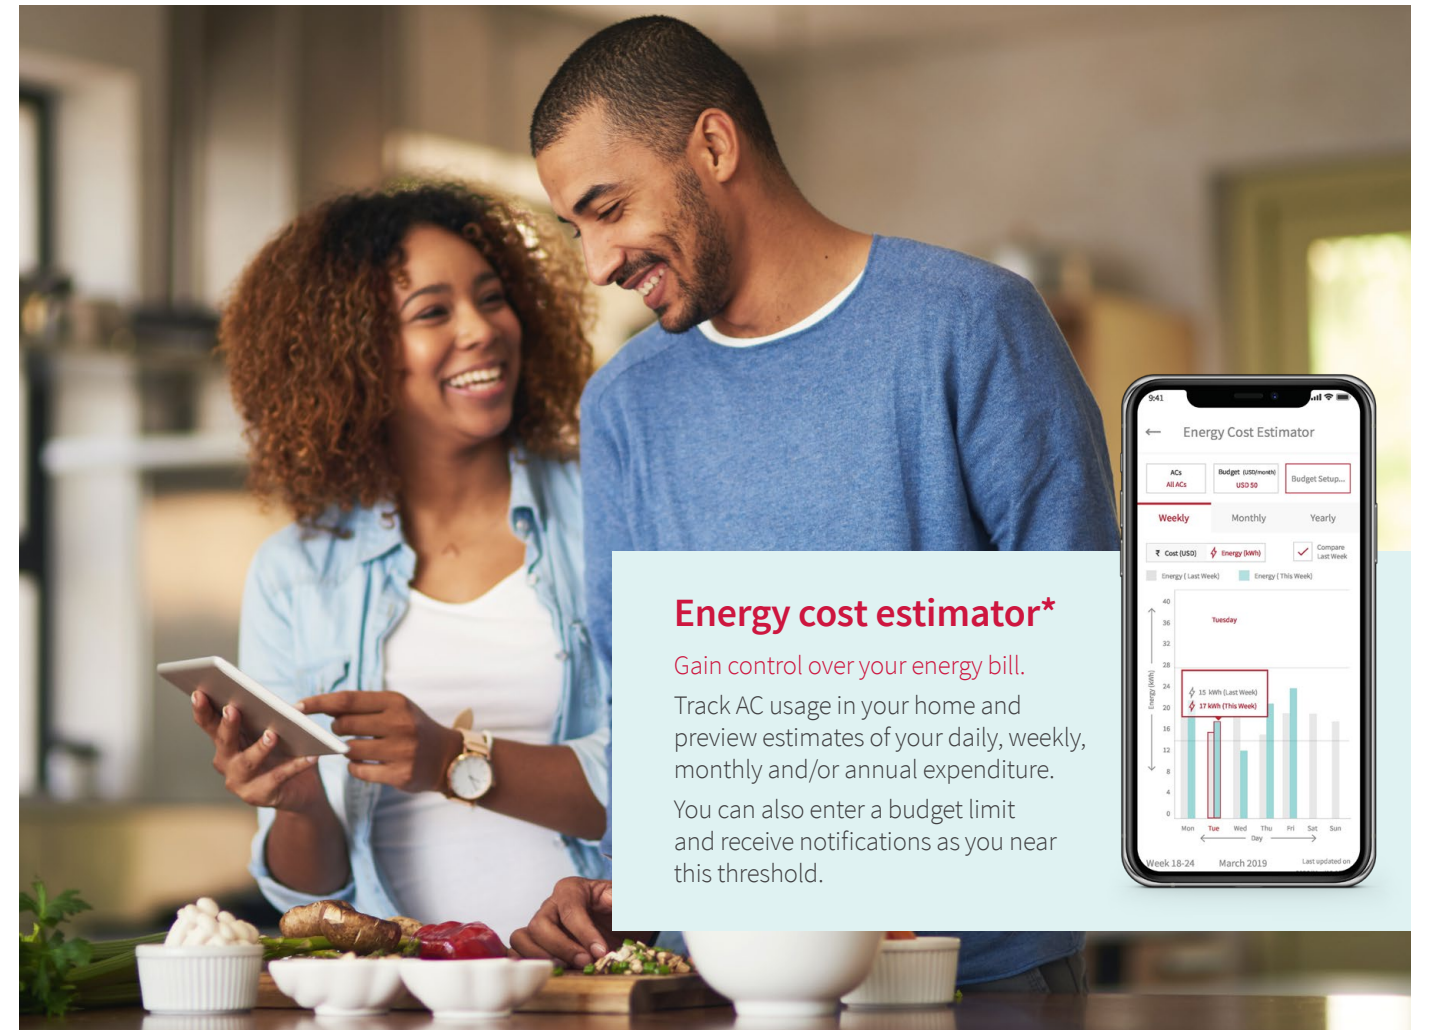

Energy cost estimator*

Gain control over your energy bill.

Track AC usage in your home and preview estimates of your daily, weekly, monthly and/or annual expenditure.

You can also enter a budget limit and receive notifications as you near this threshold.

*May not be available in some Hitachi air conditioners. Please consult your Hitachi Cooling & Heating representative.