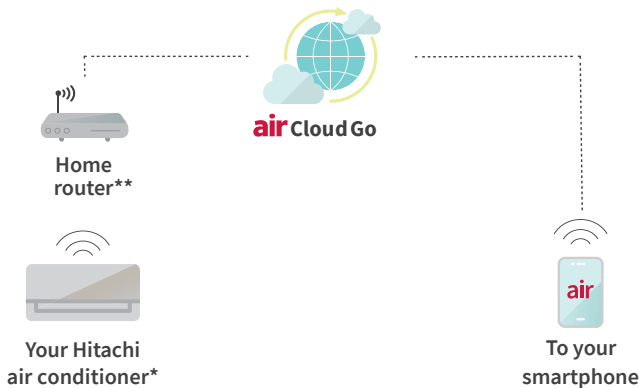

Smarter air from anywhere

version 3.0

Controls made easy

Simplicity of an app.

airCloud Go is a user-friendly interface that lets you control your air conditioners directly from your smartphone.

3x Smarter

Access to an unlimited number of homes and add all your Hitachi air conditioners without limitation.

FrostWash activation

With airCloud Go, you can activate Hitachi exclusive self-cleaning function while you're away, and contribute to preserving your indoor air quality.

Share access with your family

airCloud Go allows you to give access to up to 20 people. You can choose to apply restrictions for the children.

Easy troubleshooting

In the event of an AC malfunction, you will receive an error code and be able to contact your service provider from the app.

Data security

Your security is our priority. With high security standards, only a minimal amount of personal data is required to set up your account.

How **airCloud Go** works

Connect your air conditioner to the cloud, via your home wireless network.