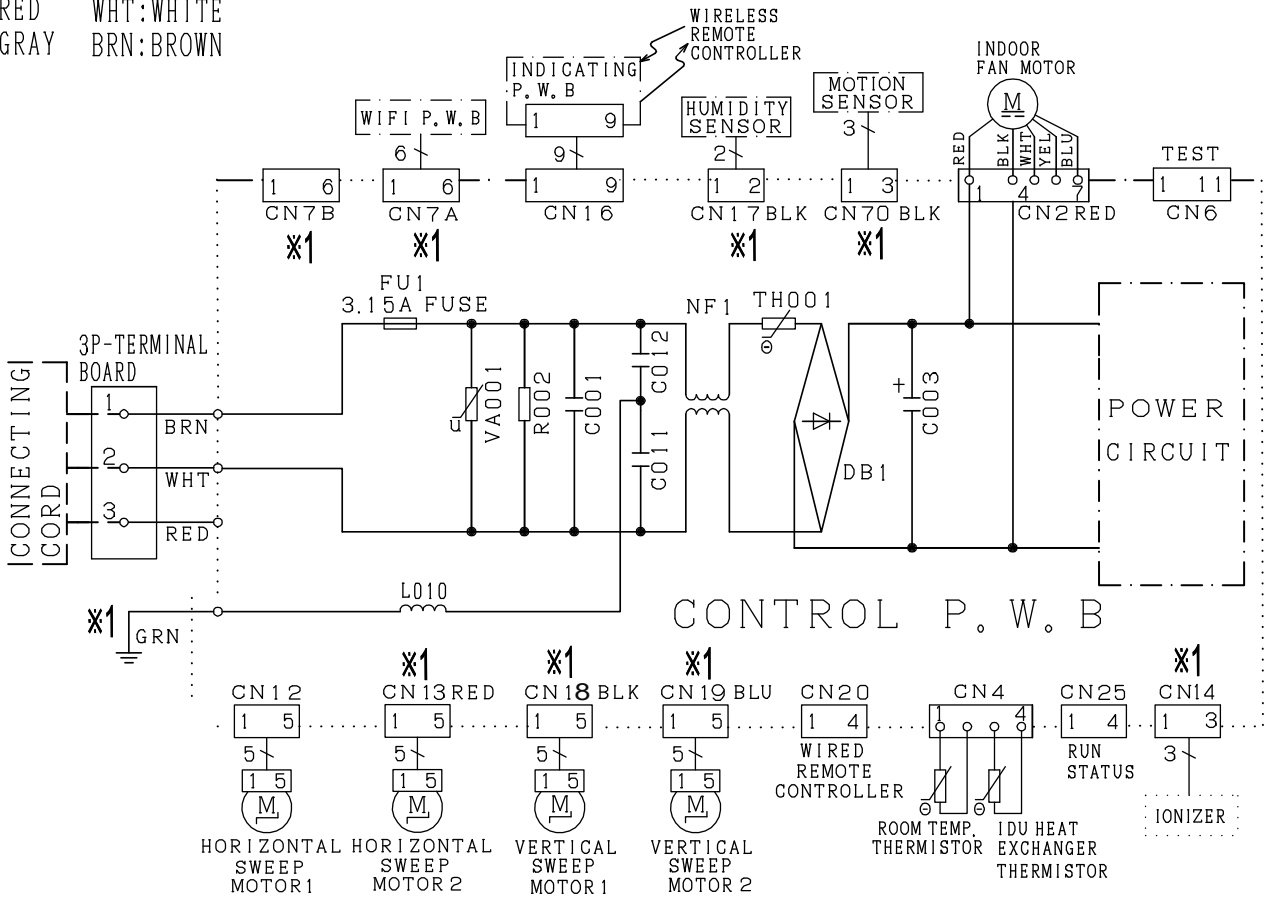

WIRING DIAGRAM

MODEL RAK-DJ60PHAT, RAK-DJ70PHAT

BLK:BLACK YEL:YELLOW
 BLU:BLUE GRN:GREEN
 RED:RED WHT:WHITE
 GRY:GRAY BRN:BROWN

※1: SOME MODEL DO NOT
 HAVE THIS FUNCTION

CAUTION! TURN OFF THE POWER
 HIGH SOURCE DURING THE
 VOLTAGE SERVICE WORK.

WIRING DIAGRAM OF THE PRINTED WIRING BOARD

[Remote controller] RC-AGU1EA0G

HITACHI

Mode

Fan Speed

GoodSleep

Temp

FrostWash

Silent

On Timer

Eco

Up/Down

Off Timer

LeaveHome

My Mode

WIRING DIAGRAM