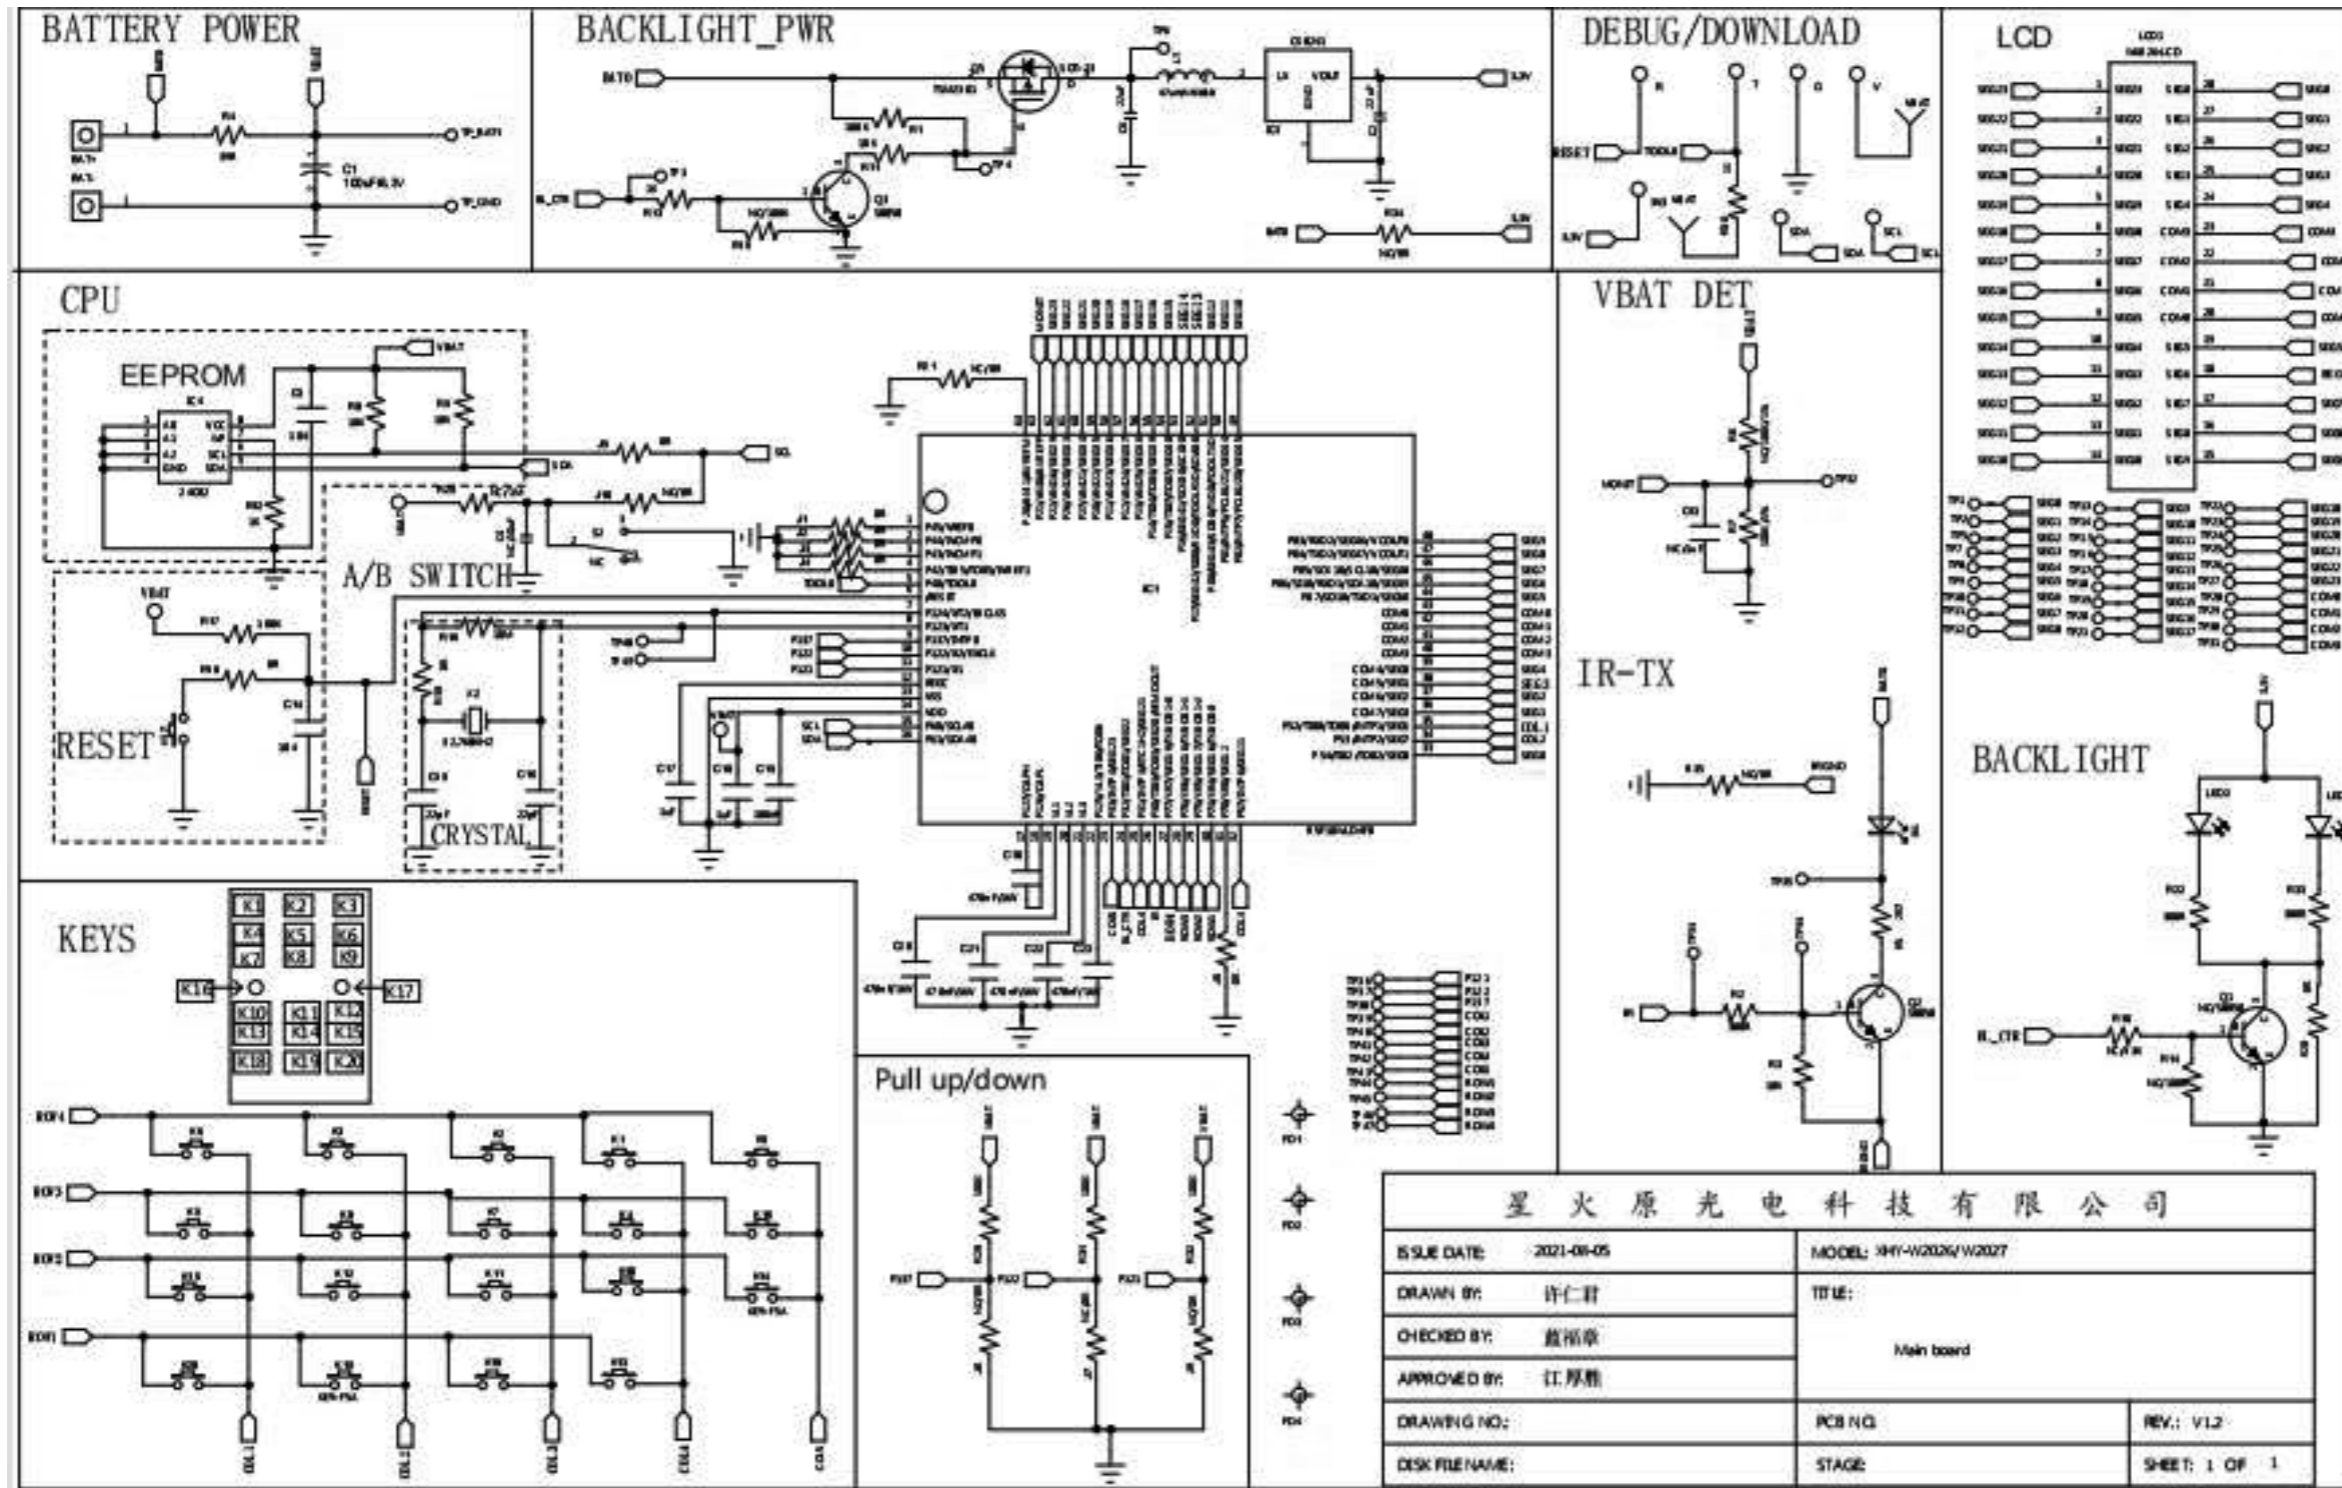

WIRING DIAGRAM

MODEL RAK-DJ60PHAT, RAK-DJ70PHAT

BLK:BLACK YEL:YELLOW
 BLU:BLUE GRN:GREEN
 RED:RED WHT:WHITE
 GRY:GRAY BRN:BROWN

※1: SOME MODEL DO NOT
 HAVE THIS FUNCTION

CAUTION! TURN OFF THE POWER
 HIGH SOURCE DURING THE
 VOLTAGE SERVICE WORK.

WIRING DIAGRAM OF THE PRINTED WIRING BOARD

[Remote controller] RC-AGU1EA0G

HITACHI

Mode

Fan Speed

GoodSleep

Temp

FrostWash

Silent

On Timer

Eco

Up/Down

Off Timer

LeaveHome

My Mode

WIRING DIAGRAM