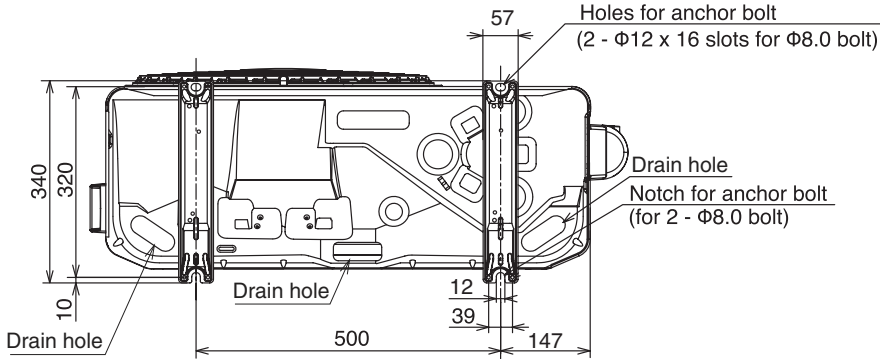

## 2 DIMENSIONAL DATA

### 2.1. WALL TYPE: RAS-P25YHAB/RAS-P35YHAB/RAS-P50YHAB RASP25YHAB/RASP35YHAB/RASP50YHAB

Unit : mm

2.2. WALL TYPE: RAC-P25YHAB/RAC-P35YHAB

Unit : mm

## 2.3. WALL TYPE: RAC-P50YHAB

Unit : mm