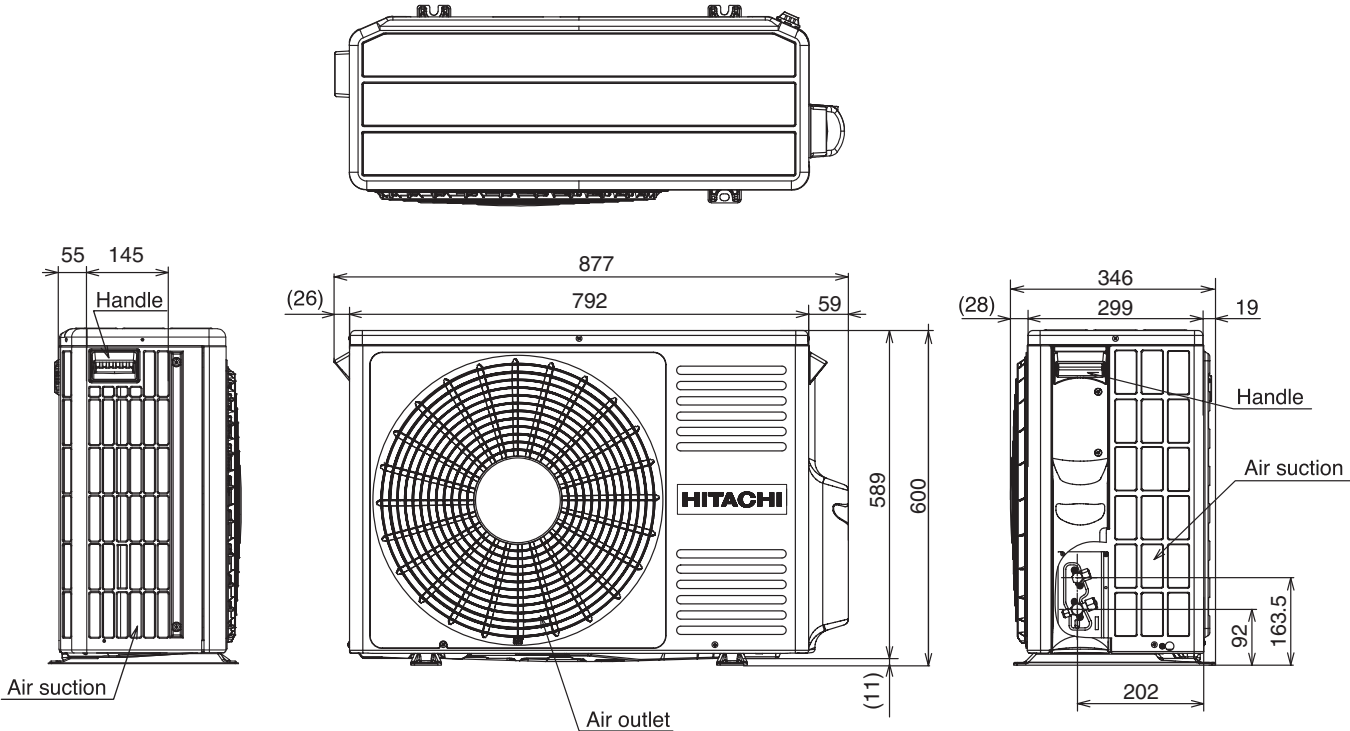

## 2 DIMENSIONAL DATA

### 2.1. WALL TYPE: RAS-P25YHAB/RAS-P35YHAB/RAS-P50YHAB RASP25YHAB/RASP35YHAB/RASP50YHAB

Unit : mm

2.2. WALL TYPE: RAC-P25YHAB/RAC-P35YHAB

Unit : mm

## 2.3. WALL TYPE: RAC-P50YHAB

Unit : mm