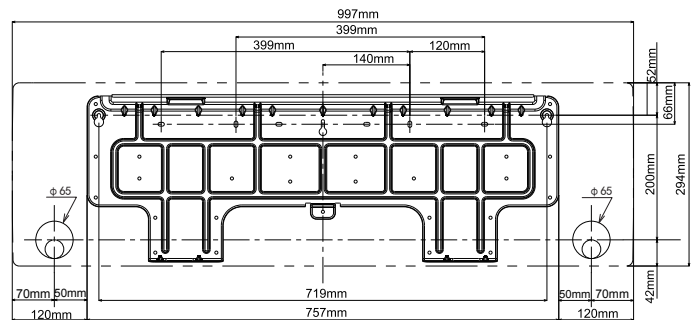

## 2 DIMENSIONAL DATA

### 2.1. WALL TYPE: RAS-P25YHAB/RAS-P35YHAB/RAS-P50YHAB RASP25YHAB/RASP35YHAB/RASP50YHAB

Unit : mm

2.2. WALL TYPE: RAC-P25YHAB/RAC-P35YHAB

Unit : mm

## 2.3. WALL TYPE: RAC-P50YHAB

Unit : mm