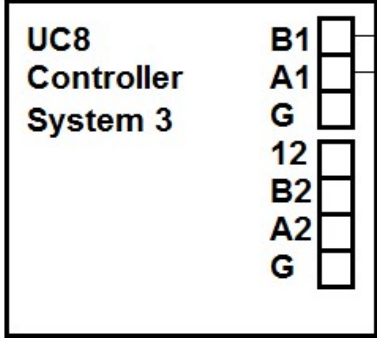

**Temperzone air conditioning unit**

**Standard Ethernet BACnet-IP network**