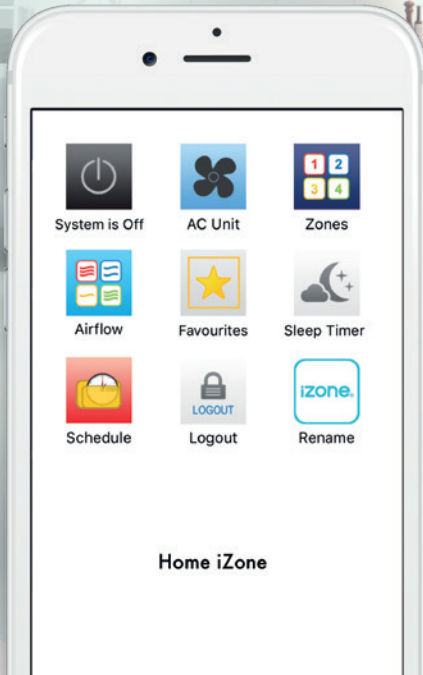

Gives you total control at the touch of a button.

+ 4G controller

Control your system from anywhere.

Easy zoning

Adjust the air distribution, temperature or airflow to any room.

Energy efficient

Direct airflow to only the rooms you choose for maximum efficiency and savings.

Easy to use

Simple touch screen interface, with intuitive navigation.

Home iZone

HITACHI

+ 4G controller

Control your system
from anywhere.

Temperzone is pleased to introduce the leading-edge technology to give you precision control of your ducted air conditioning.

iZone's touch screen and Wi-Fi technology gives you total temperature control of each room individually. The system features an intuitive touch screen interface that is elegant, easy to use and exceptionally efficient.

- Adjust the air distribution, temperature or airflow to any room.
- Direct airflow to only the rooms you choose for maximum efficiency and savings.
- Select up to 12 touch screen consoles or sensors – every room will be at the temperature you want, all the time.
- Maximize comfort, while minimizing energy use and household running costs.