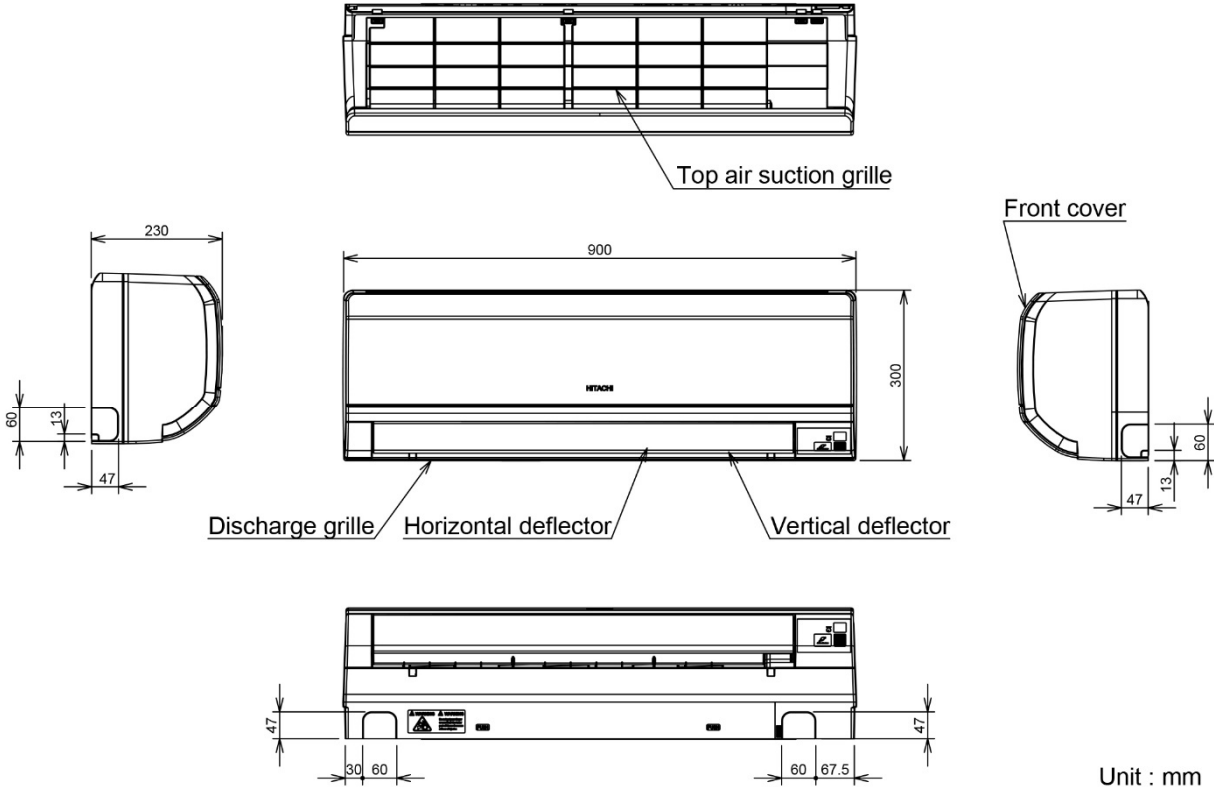

## 2 DIMENSIONAL DATA

### 2.1. INDOOR WALL TYPE: RAS-50YHA4, RAS-60YHA4

Unit : mm

2.3. OUTDOOR: RAC-50YHA4

**2.4. OUTDOOR: RAC-60YHA4**