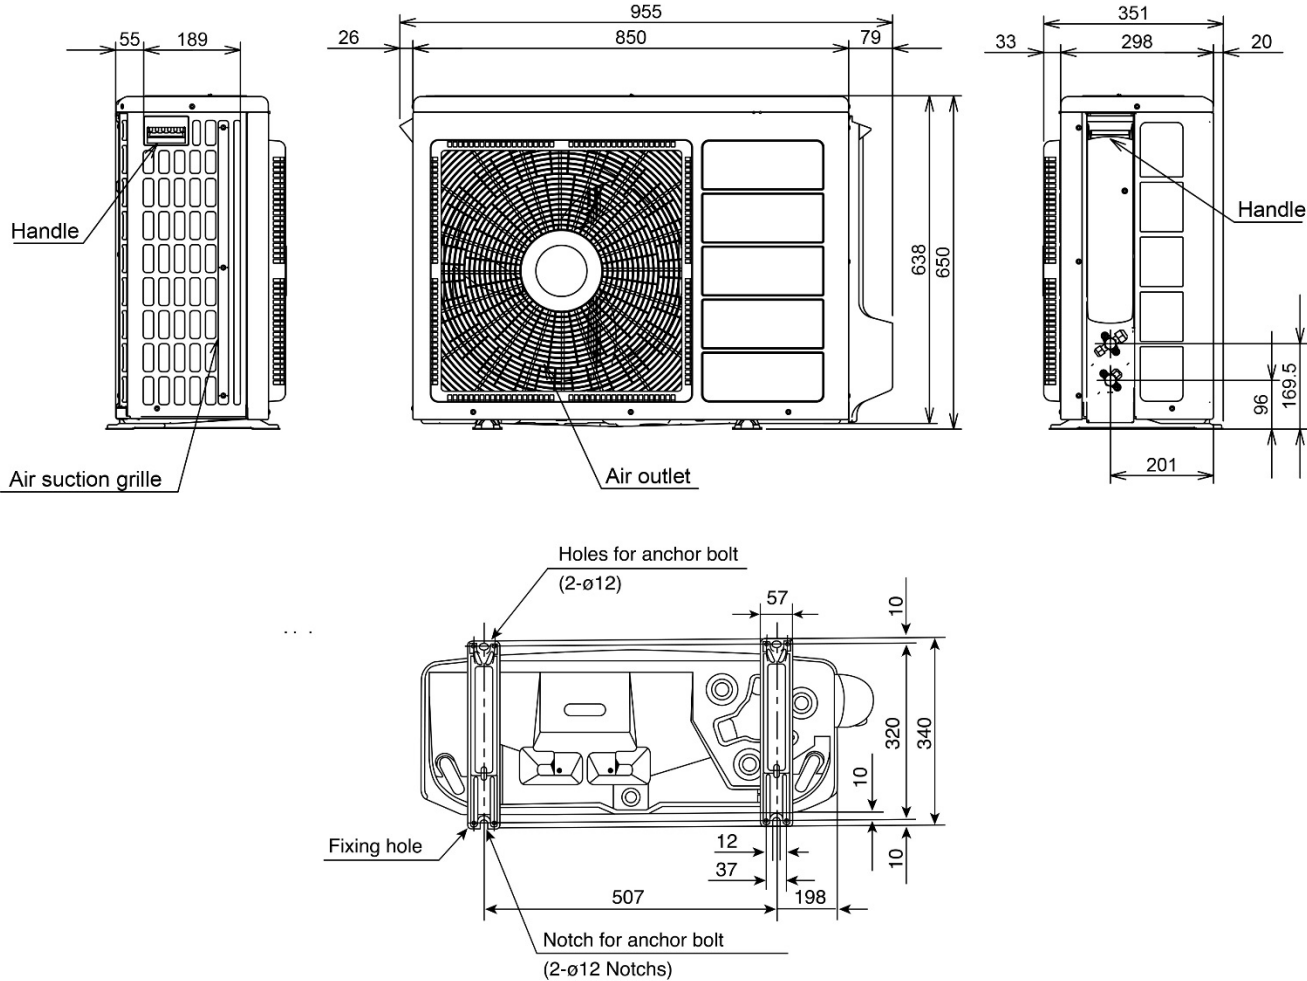

## 2 DIMENSIONAL DATA

### 2.1. INDOOR WALL TYPE: RAS-50YHA4, RAS-60YHA4

Unit : mm

2.3. OUTDOOR: RAC-50YHA4

**2.4. OUTDOOR: RAC-60YHA4**